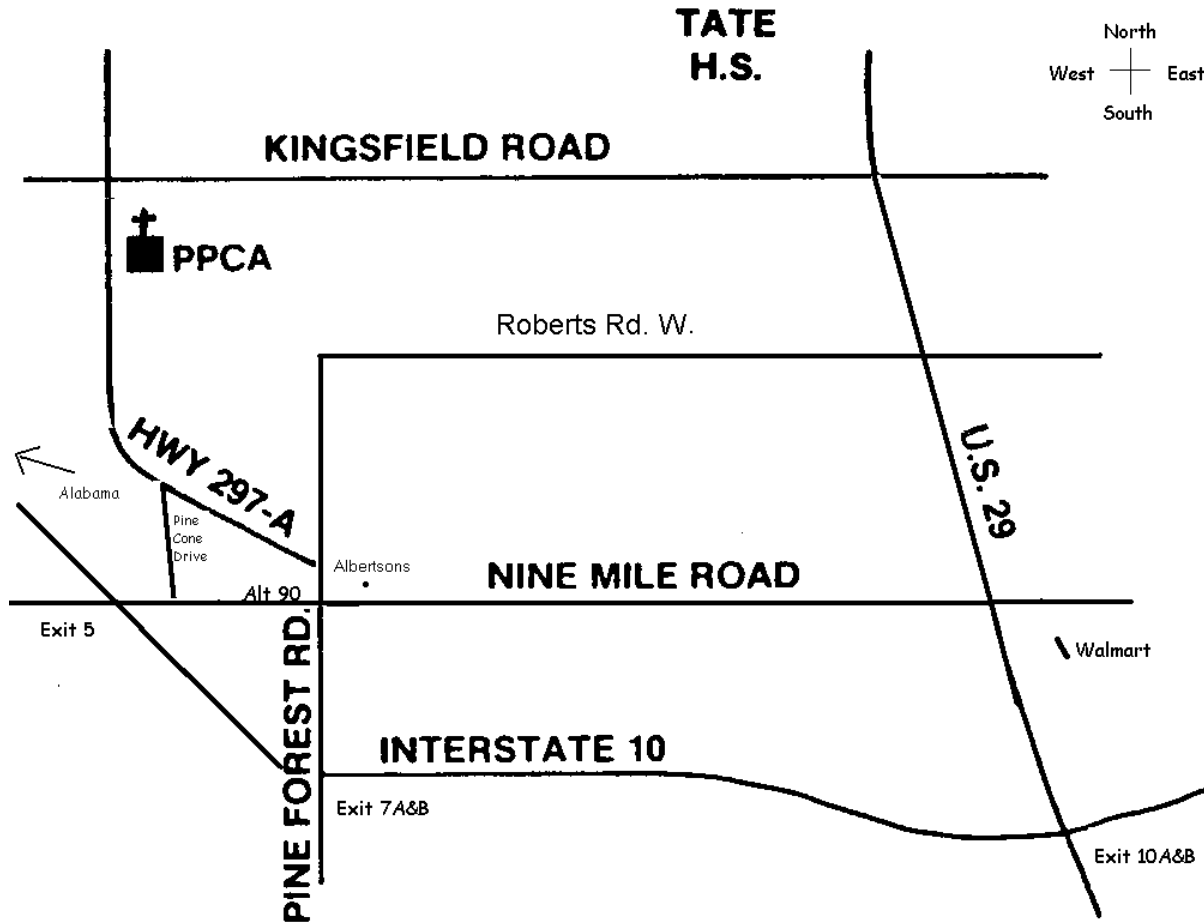

### Exit 5 to Alt 90 East

- On Alt. 90 East go approximately 1/2 mile to Pine Cone Drive (97), turn left.
- Take Pine Cone Drive to Hwy. 297-A, turn left.
- Take Hwy. 297-A approximately 2.2 miles, Pinewoods Presbyterian Church is on the right.

### Exit 7B to Pine Forest Road North

- On Pine Forest Road North go approximately 1 mile to Hwy. 297-A, turn left.
- Take Hwy. 297-A approximately 3 miles, Pinewoods Presbyterian Church is on the right.

### Exit 10B to U.S. 29 North

- On U.S. 29 North go approximately 4.3 miles to Kingsfield Road, turn left.
- Take Kingsfield Road approximately 2.5 miles to Hwy. 297-A, turn left.
- Take Hwy. 297-A approximately 1/2 mile, Pinewoods Presbyterian Church is on the left.