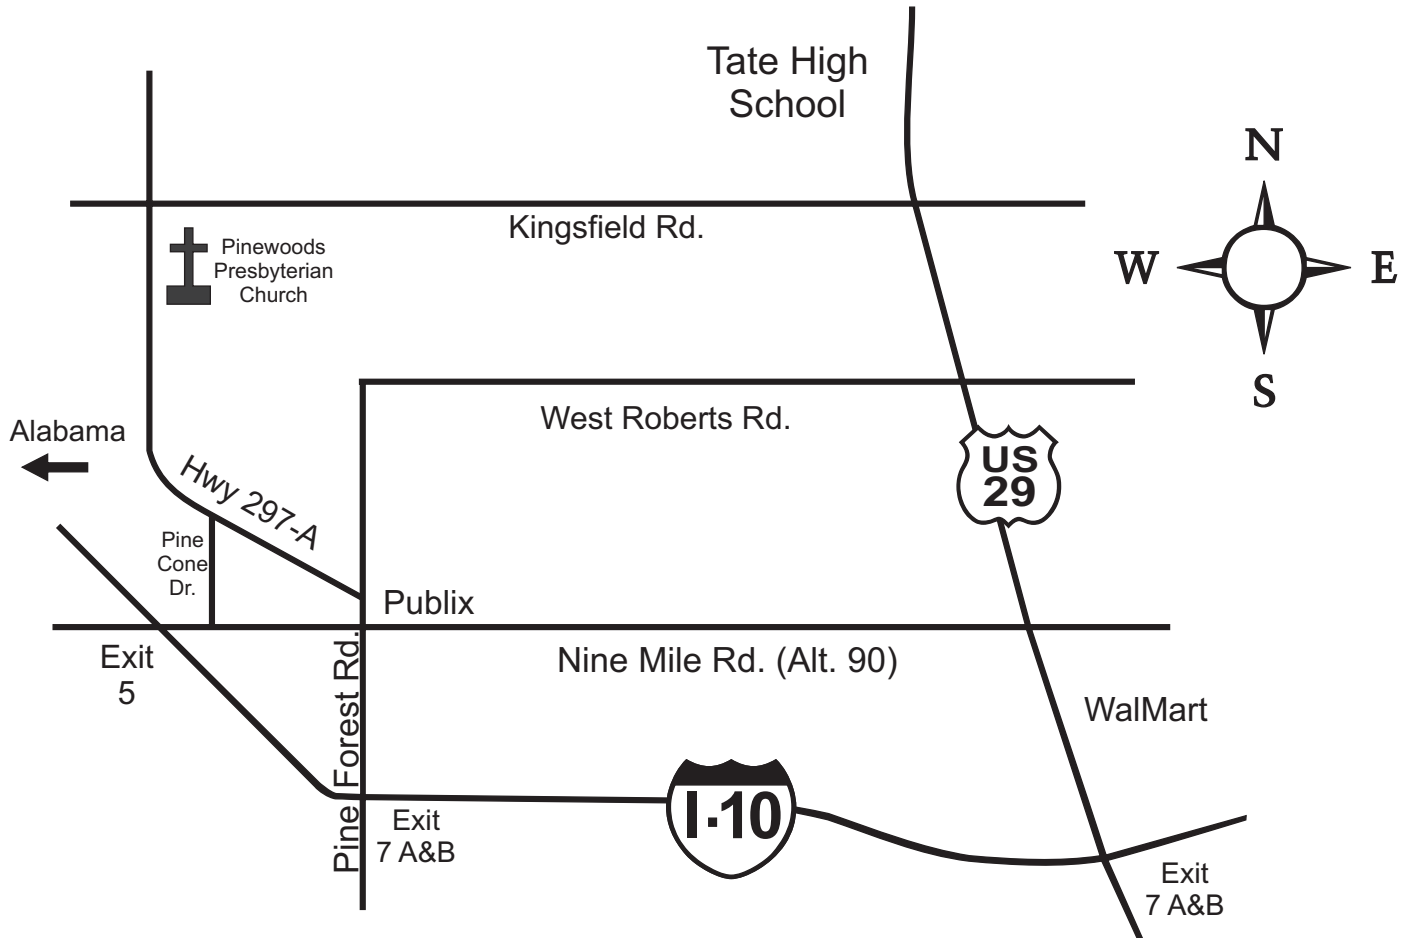

## Exit 5 to Alt 90 East

On Alt. 90 East go approximately 1/2 mile to Pine Cone Drive (97), turn left.  
Take Pine Cone Drive to Hwy. 297-A, turn left.  
Take Hwy. 297-A approximately 2.2 miles, Pinewoods Presbyterian Church is on the right.

## Exit 7B to Pine Forest Road North

On Pine Forest Road North go approximately 1 mile to Hwy. 297-A, turn left.  
Take Hwy. 297-A approximately 3 miles, Pinewoods Presbyterian Church is on the right.

## Exit 10B to U.S. 29 North

On U.S. 29 North go approximately 4.3 miles to Kingsfield Road, turn left.  
Take Kingsfield Road approximately 2.5 miles to Hwy. 297-A, turn left.  
Take Hwy. 297-A approximately 1/2 mile, Pinewoods Presbyterian Church is on the left.